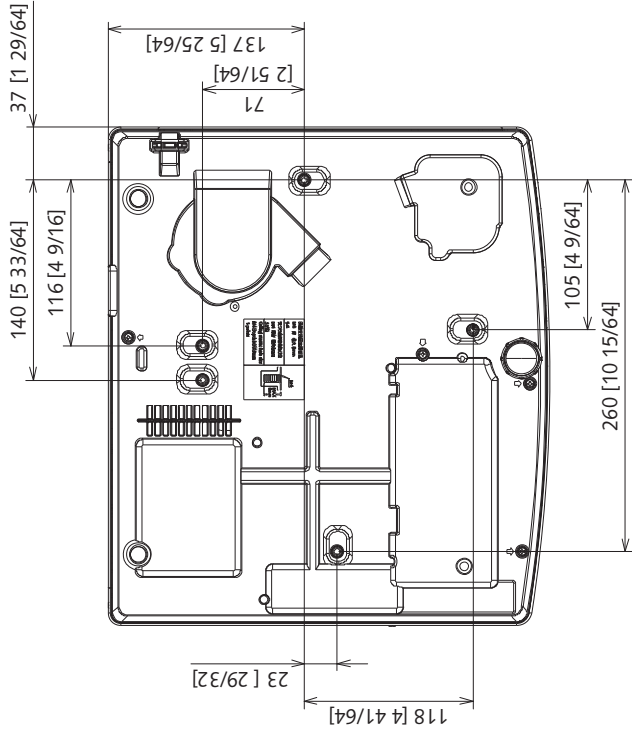

Panasonic Projector

PT-LMZ460 Series

mm [inches]

Design and specifications subject to change without notice.