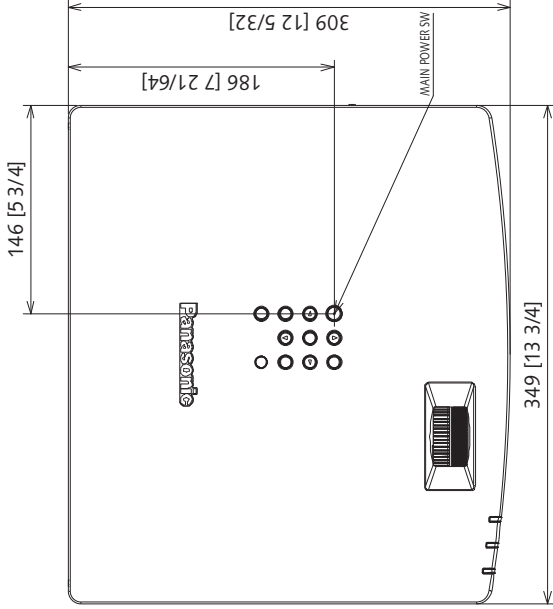

Panasonic Projector

PT-LMZ460 Series

mm [inches]

Design and specifications subject to change without notice.