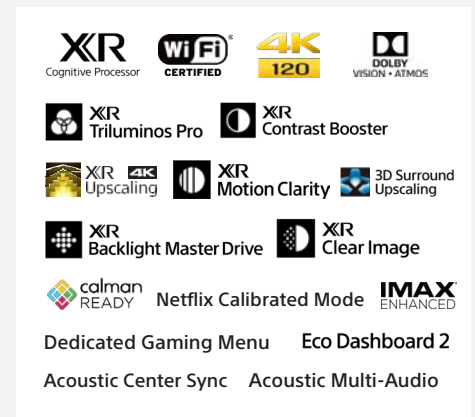

BRAVIA 7 FWD-XR70

- 4K HDR QLED (XR | Mini LED)
- XR™ Cognitive Processor
- XR Backlight Master Drive
- Acoustic Multi Audio
- Google TV

* The backlight control of Master Monitor BVM-XH3110, used for final image quality checks at Studios, and XR Backlight Master Drive in BRAVIA were developed based on the same Sony core technology. Apps must be compatible with TV. App availability varies by region and device.

> Google TV is the name of this device's software experience and a trademark of Google LLC. Google and Chromecast built-in are trademarks of Google LLC.