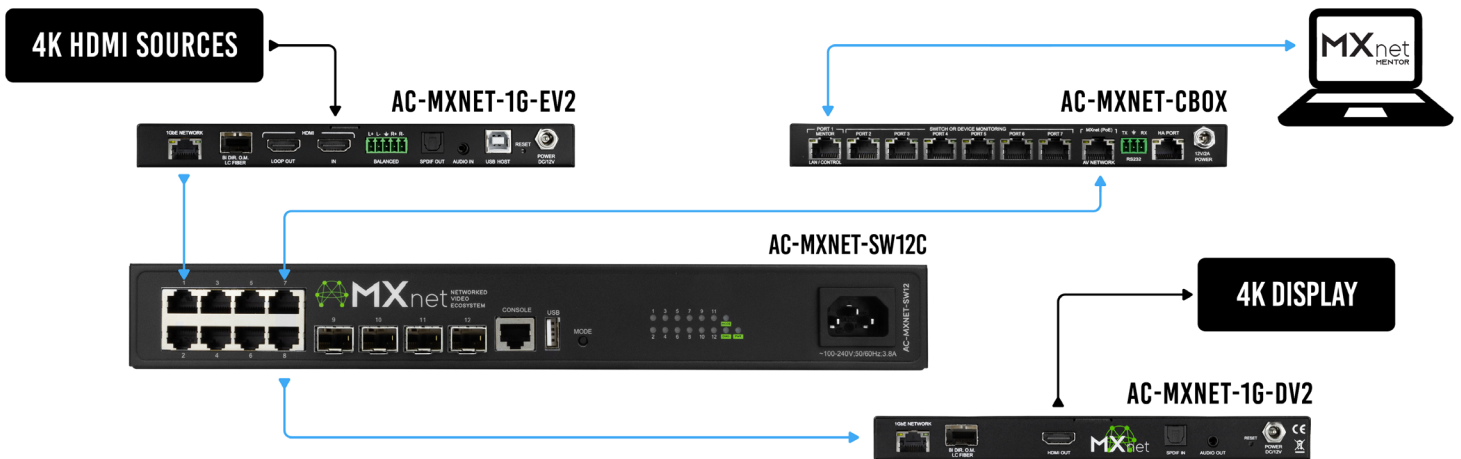

MXNET 1G SW12C CONNECTION DIAGRAM

MXNet by AVPro Edge

www.avproedge.com | info@avproedge.com | 877-886-5112 OR +1 605 274 6055