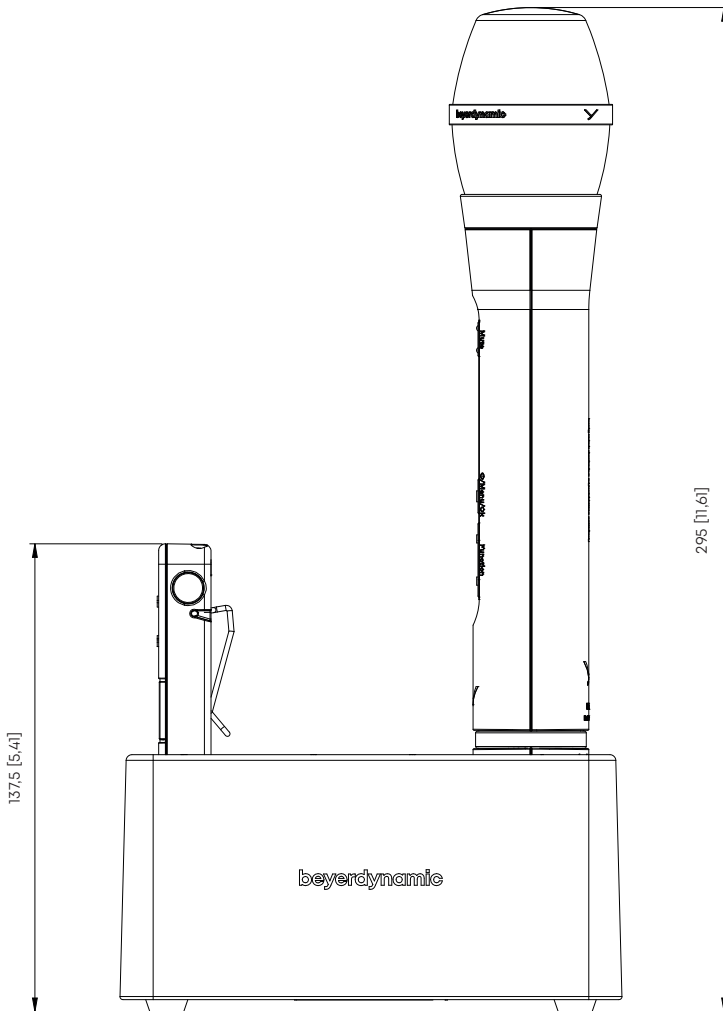

Unite DS-4/2

DIMENSIONS

Charger with Unite devices

All dimensions in mm and [inch].

3 of 6

beyerdynamic GmbH & Co. KG
Theresienstr. 8 · 74072 Heilbronn – Germany
Tel. +49 (0) 71 31 / 617 - 300 · info@beyerdynamic.de · www.beyerdynamic.com

For further distributors worldwide, please go to www.beyerdynamic.com
Non-contractual illustrations. Contents subject to change without notice. E1 / Unite DS-4/2 (02.20)

beyerdynamic