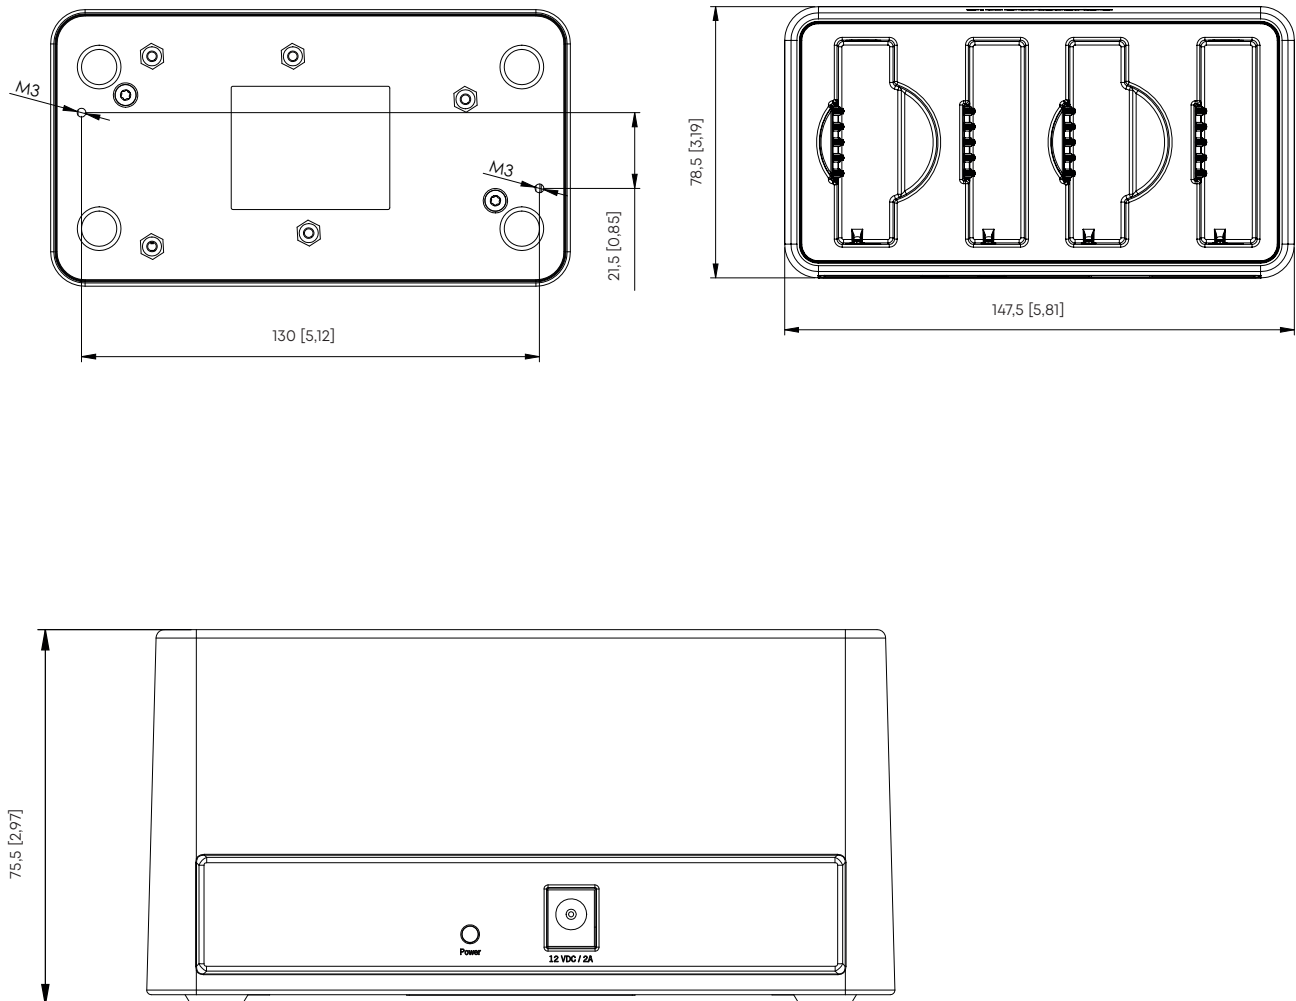

Unite DS-4/2

DIMENSIONS

Charger without devices

All dimensions in mm and [inch].