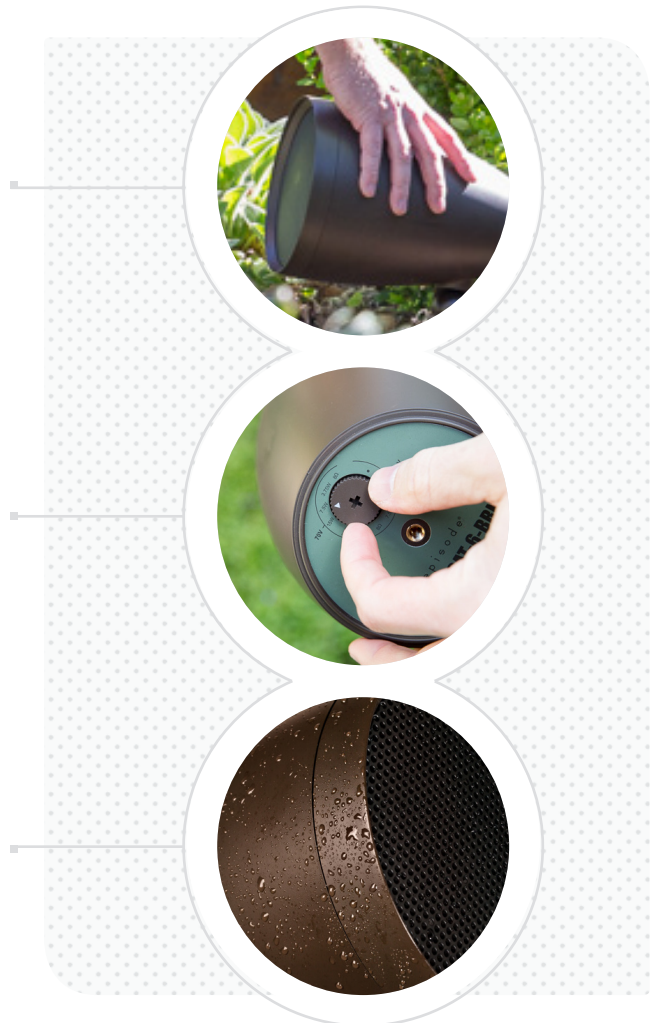

- **Built to Withstand the Weather**

Outdoor systems need to be tough enough to handle whatever the environment dishes out. That's why Episode Landscape Series products are designed with heavy-duty components and tough exteriors. They've been tested in extreme temperatures and are completely weatherproof, ensuring exceptional performance for years to come.