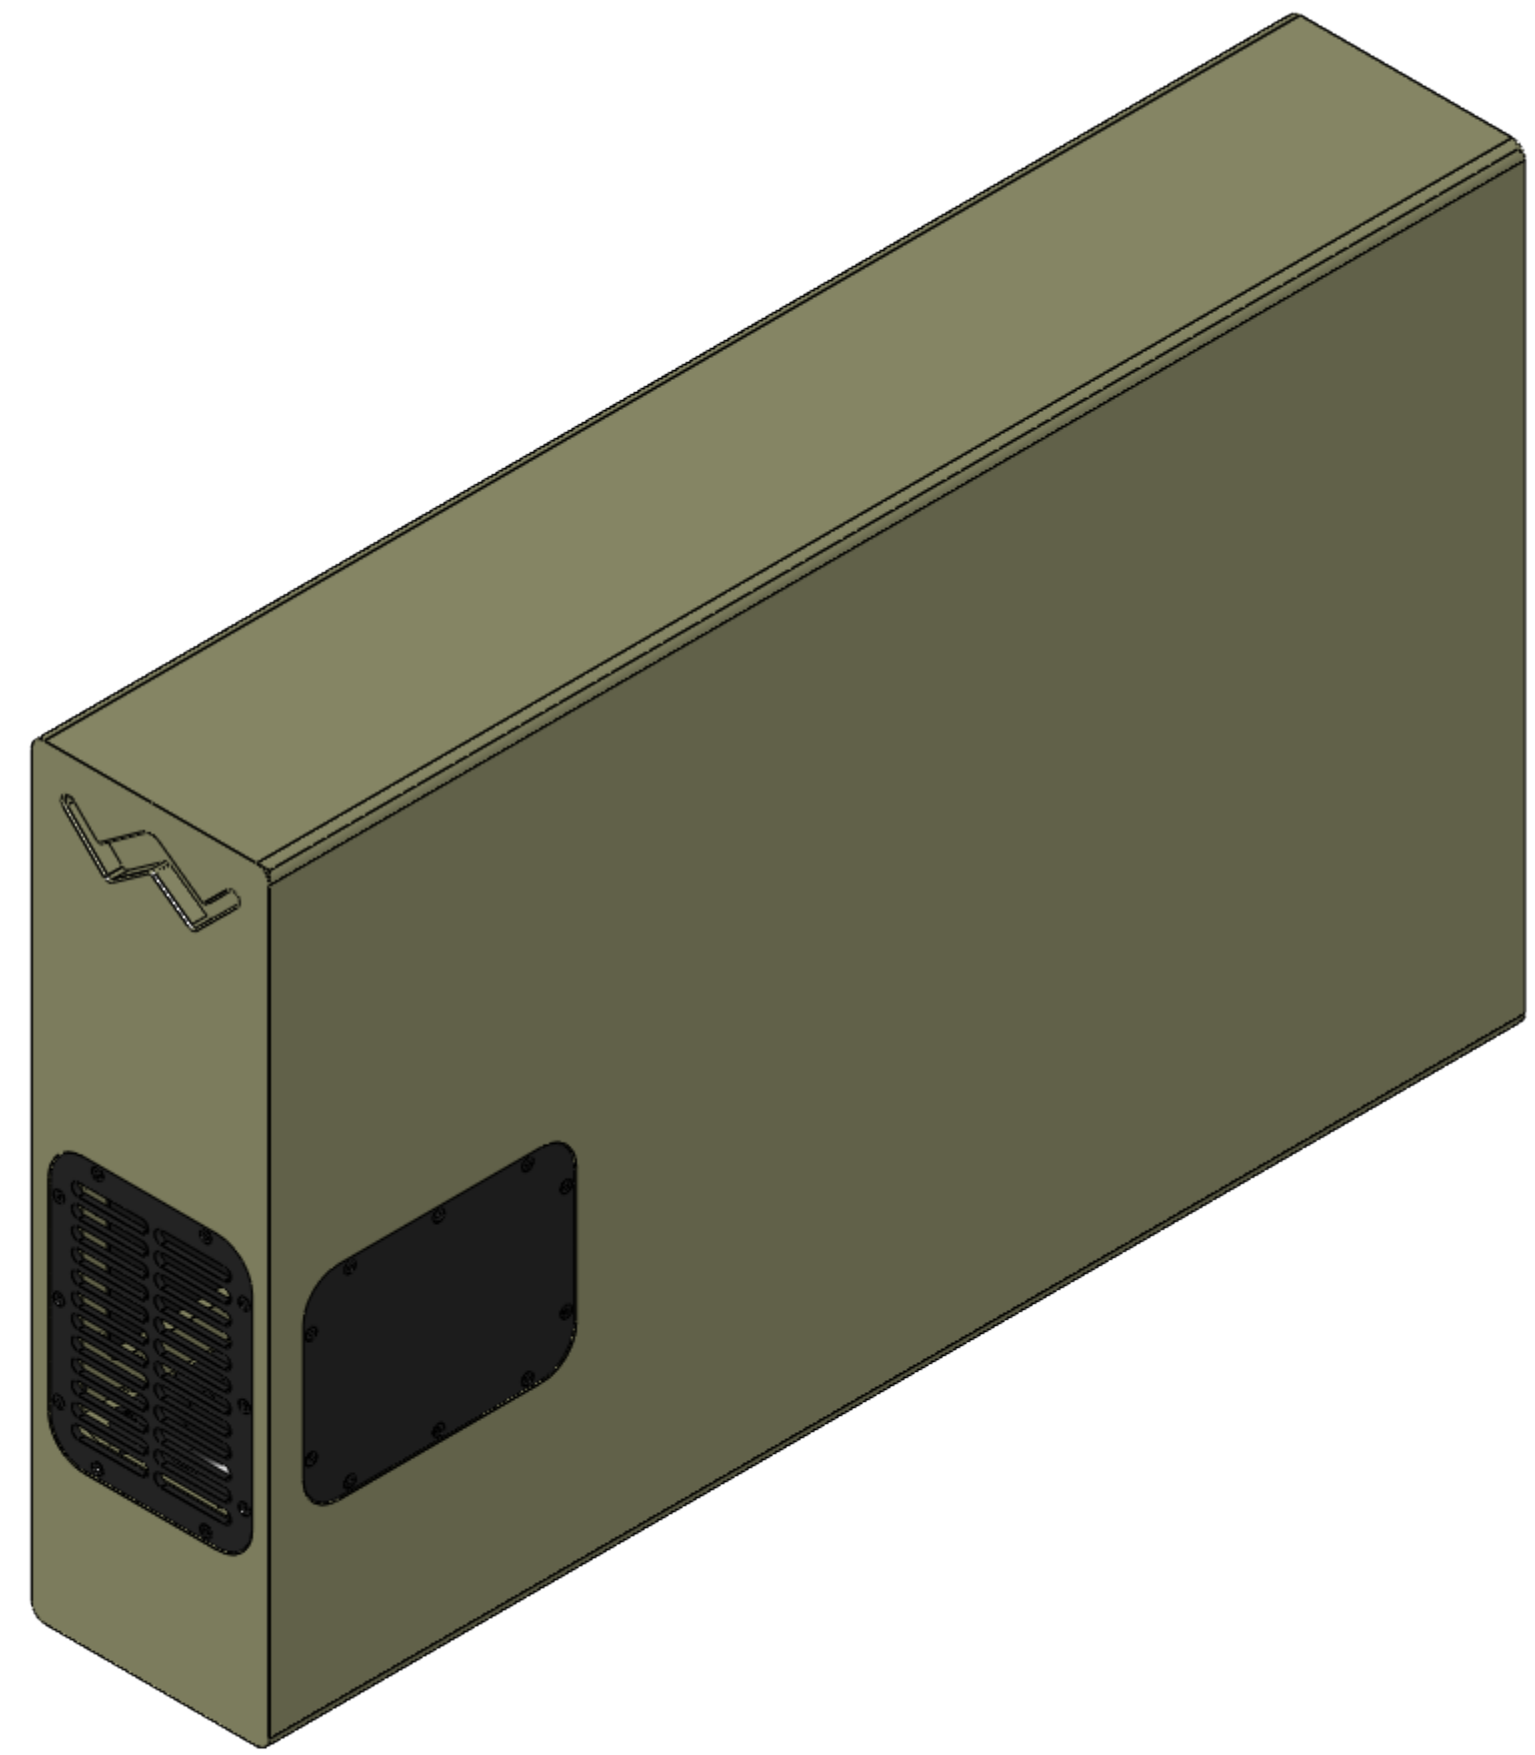

TOP VIEW

7.000
[177.80]

37.000
[939.80]

8.047
[204.39]

22.500
[571.50]

6.000
[152.40]

4.423
[112.34]

5.447
[138.35]

6.000
[152.40]

1.000
[25.40]

8.047
[204.39]

4.788
[121.62]

.750
[19.05]

4.000
[101.60]

4.000
[101.60]

Recessed
Terminal Cup

FRONT VIEW

SIDE VIEW

REAR VIEW

1.
NOTES: (UNLESS OTHERWISE SPECIFIED)

Wisdom Audio 1572 College Parkway, Suite 164 Carson City, Nevada 89706			
TITLE: Speaker SCS2 Passive Subwoofer			
SIZE: D	DWG NUMBER: 970901	REV: A	
SCALE: 1:4			SHEET: 1 OF 1